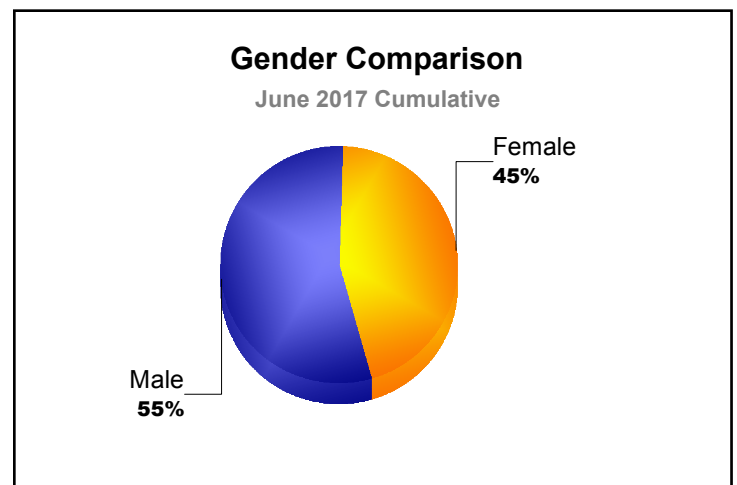

Year	New Clubs	Dropped Clubs	Gain/ Loss Clubs	New Members	Charter Members	Reinstate Members	Transfer Members	Total Member Added	Total Members Dropped	Gain/ Loss Members
2012-2013	0	0	0	0	0	0	0	0	-3	-3
2013-2014	0	0	0	1	0	0	0	1	-1	0
2014-2015	0	0	0	5	0	0	0	5	-3	2
2015-2016	0	0	0	8	0	0	0	8	-4	4
2016-2017	0	0	0	2	0	0	0	2	-2	0
Average	0	0	0	3	0	0	0	3	-3	1