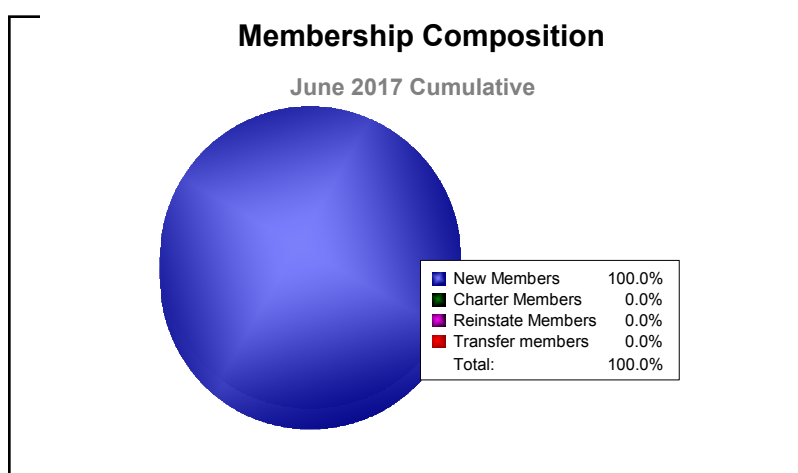

Year	New Clubs	Dropped Clubs	Gain/ Loss Clubs	New Members	Charter Members	Reinstate Members	Transfer Members	Total Member Added	Total Members Dropped	Gain/ Loss Members
2012-2013	0	0	0	0	0	0	0	0	-3	-3
2013-2014	0	0	0	1	0	0	0	1	-1	0
2014-2015	0	0	0	5	0	0	0	5	-3	2
2015-2016	0	0	0	8	0	0	0	8	-4	4
2016-2017	0	0	0	2	0	0	0	2	-2	0
Average	0	0	0	3	0	0	0	3	-3	1