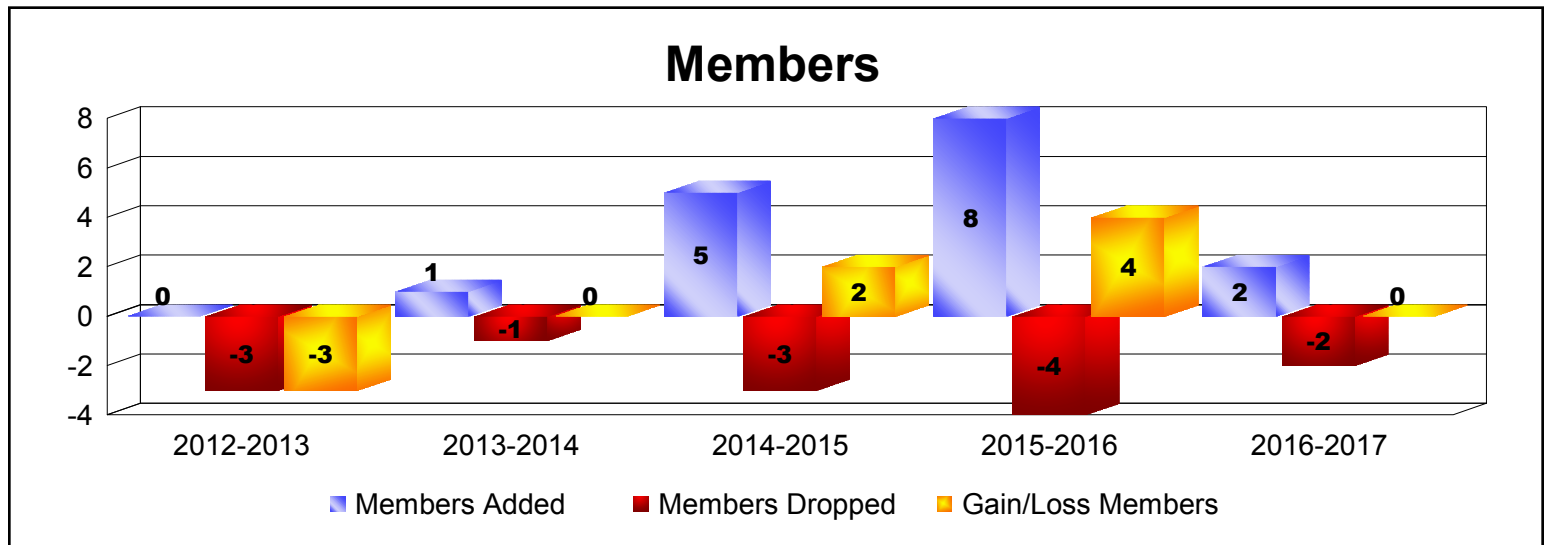

Year	New Clubs	Dropped Clubs	Gain/ Loss Clubs	New Members	Charter Members	Reinstate Members	Transfer Members	Total Member Added	Total Members Dropped	Gain/ Loss Members
2012-2013	0	0	0	0	0	0	0	0	-3	-3
2013-2014	0	0	0	1	0	0	0	1	-1	0
2014-2015	0	0	0	5	0	0	0	5	-3	2
2015-2016	0	0	0	8	0	0	0	8	-4	4
2016-2017	0	0	0	2	0	0	0	2	-2	0
Average	0	0	0	3	0	0	0	3	-3	1

Year	New Clubs	Dropped Clubs	Gain/ Loss Clubs	New Members	Charter Members	Reinstate Members	Transfer Members	Total Member Added	Total Members Dropped	Gain/ Loss Members
2012-2013	0	-2	-2	60	0	0	3	63	-99	-36
2013-2014	0	-1	-1	77	0	2	5	84	-78	6
2014-2015	0	-1	-1	84	0	4	0	88	-91	-3
2015-2016	0	0	0	57	2	5	1	65	-79	-14
2016-2017	0	0	0	68	1	5	1	75	-69	6
Average	0	-1	-1	69	1	3	2	75	-83	-8